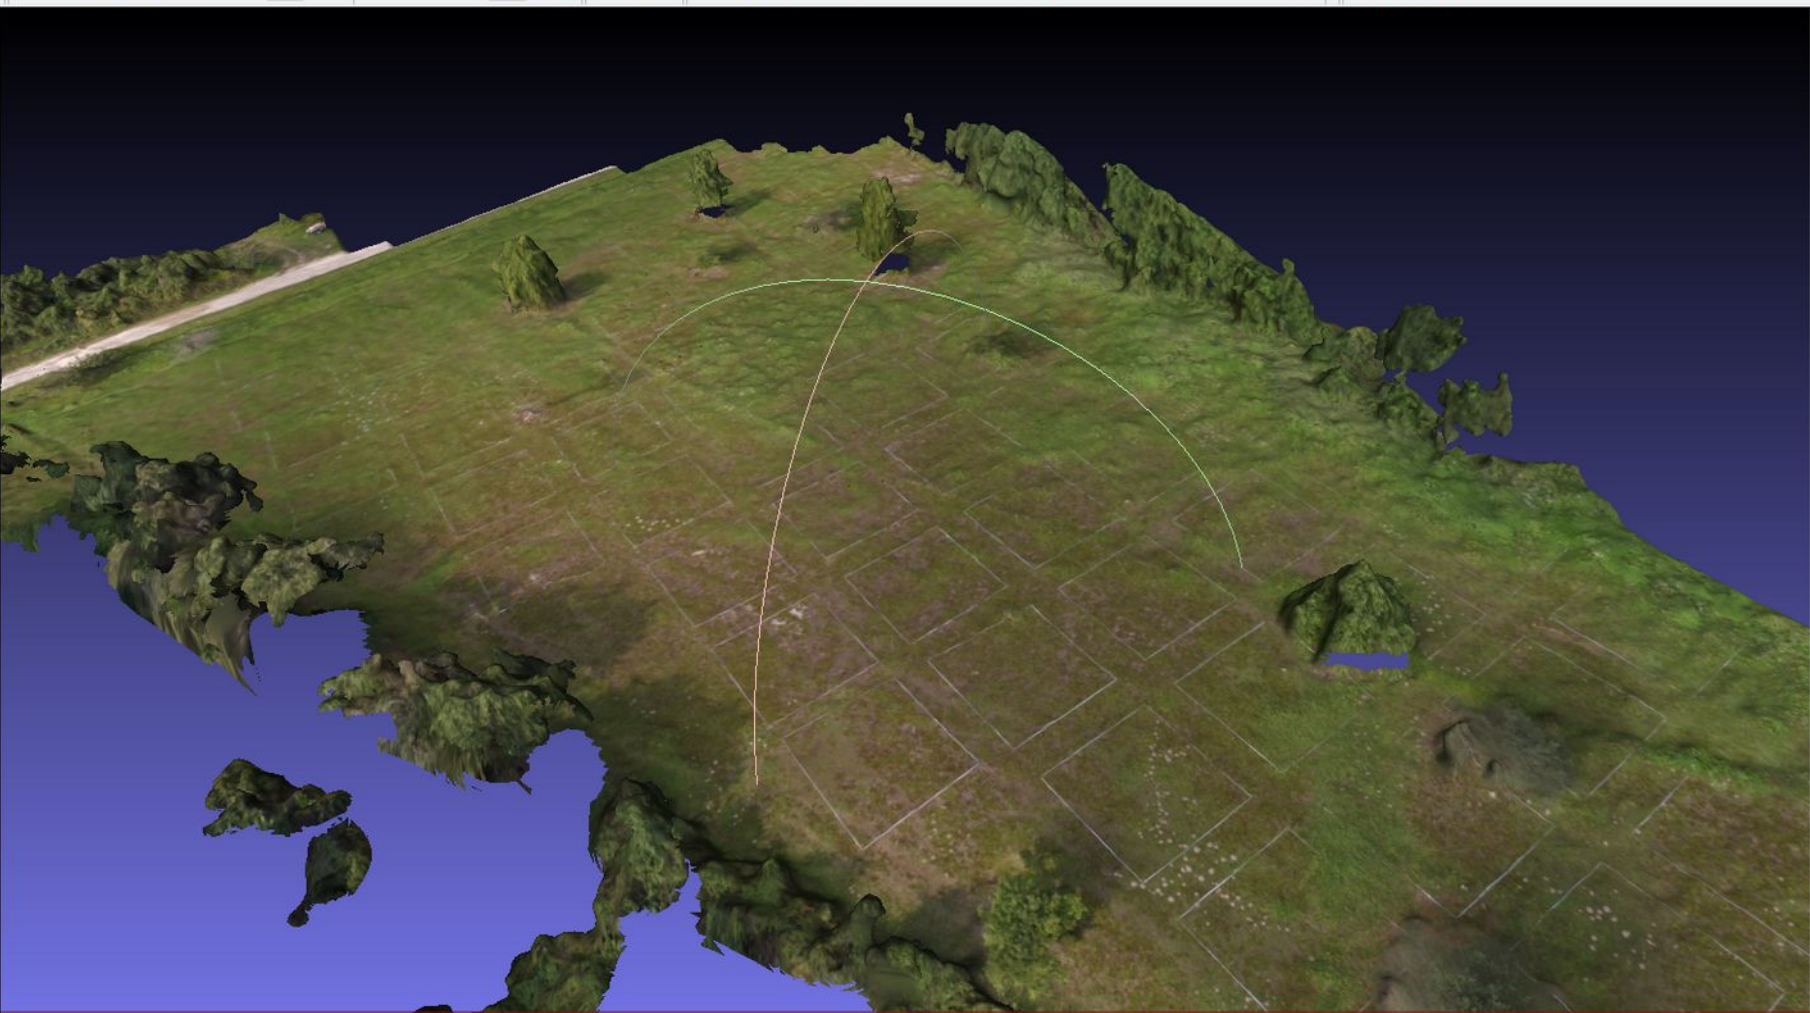

FOV: 60
FPS: 88.5
BO_RENDERING

Mesh: odm_textured_model_geo.obj
Vertices: 185,416
Faces: 317,762
Selection: v: 0 f: 0
FC WT