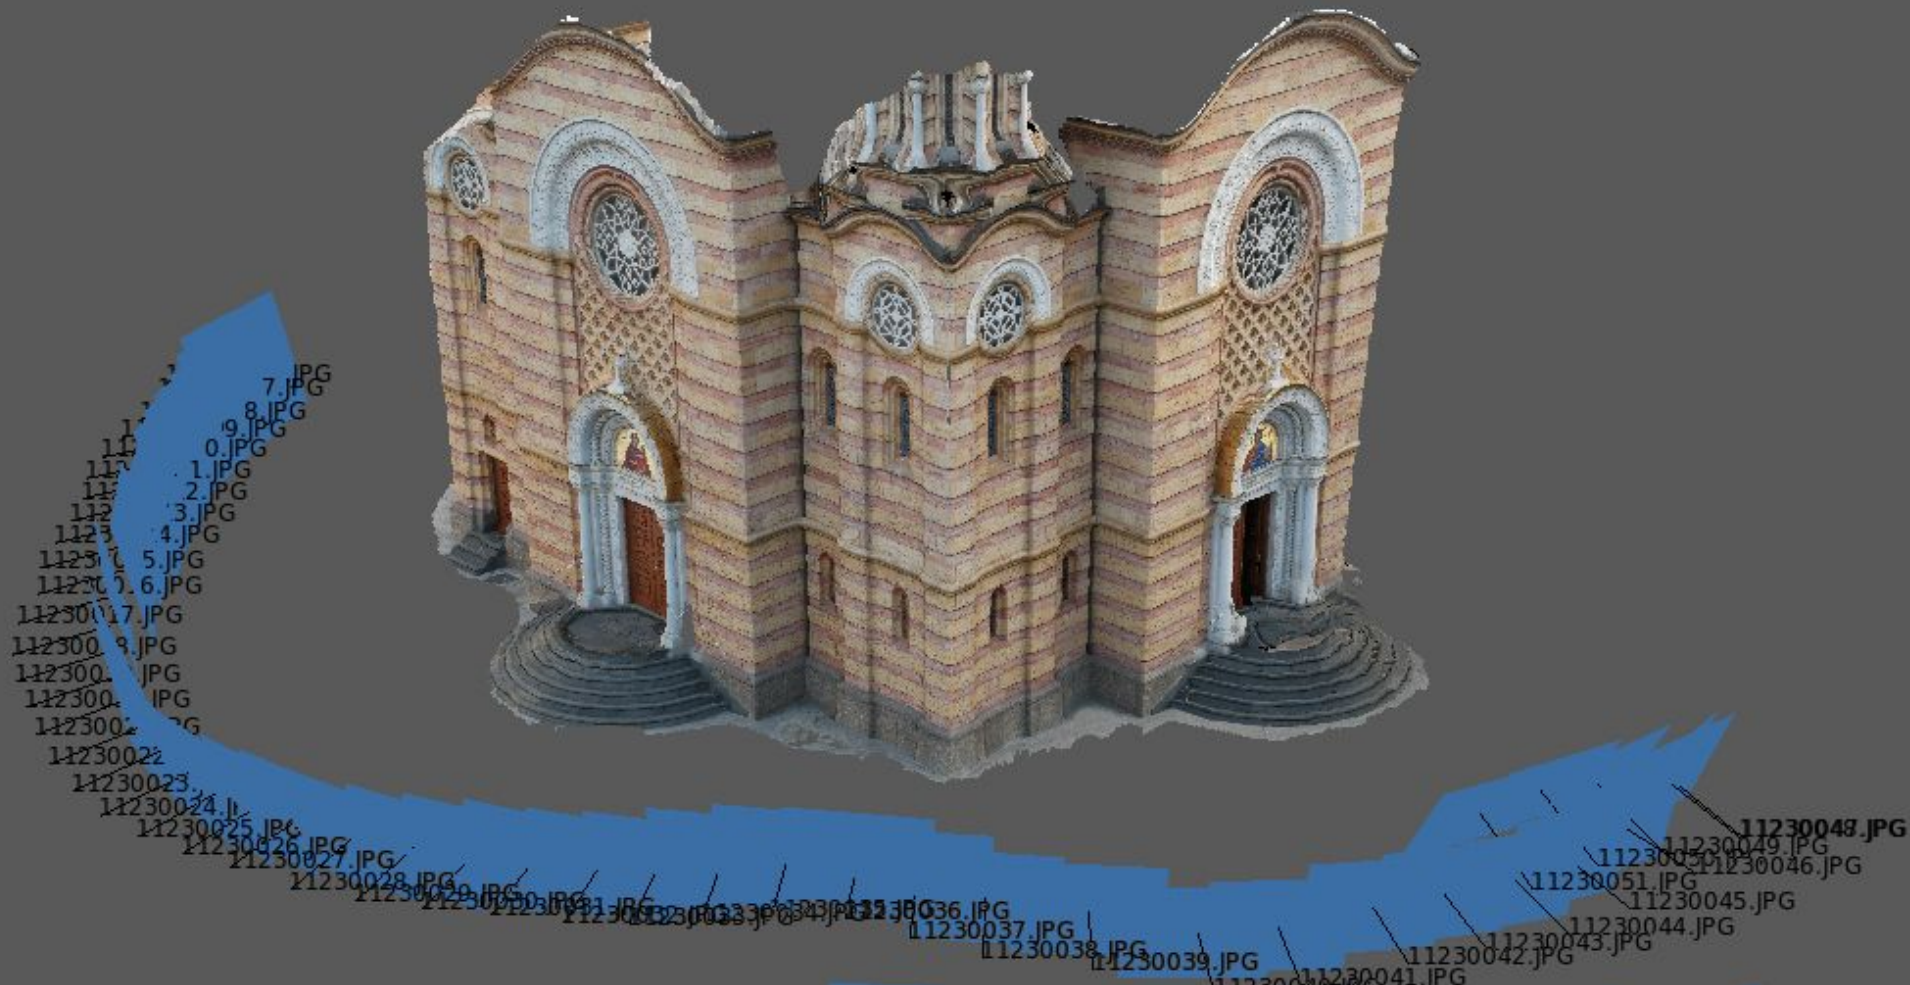

How much bigger?