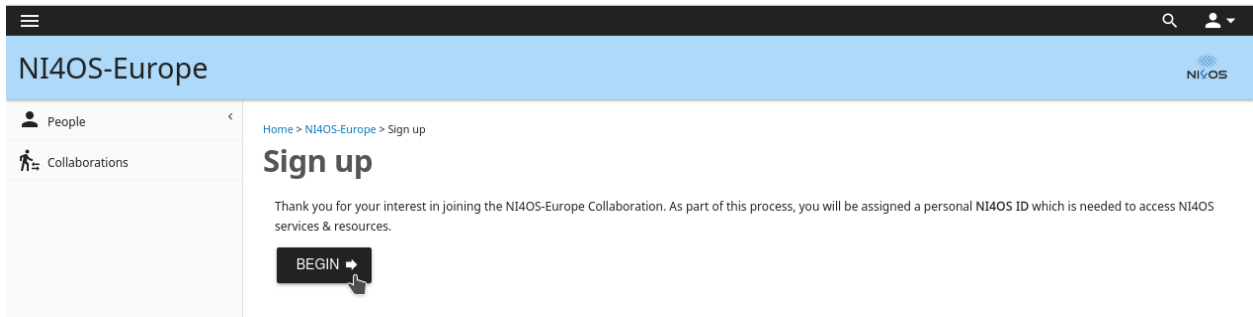

Nakon uspješne prijave treba da završite proces pravljenja naloga. Kliknite na **"BEGIN"**.

Dopunite podatke o Vama, kliknite na **"Review Terms and Conditions"** da pročitate pravila pristupa servisu i kliknite na **"I Agree"** ukoliko su Vam oni prihvatljivi.

Nakon toga kliknite na **"SUBMIT"**.